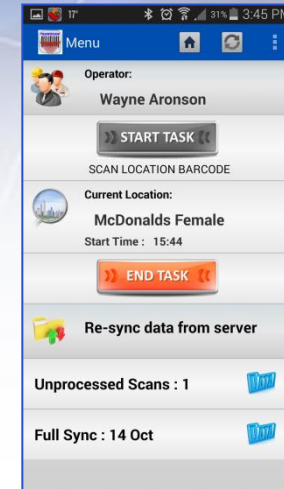

Innovative Smart Phone Applications

CASE STUDY: Crown Casino, Melbourne, Australia

- Largest Casino Resort in Southern Hemisphere
- 5th Largest in the World
- Management of facility cleaning

Smart Phone App offers:

- ✓ Built-in camera scanning
- ✓ Remote data transfers
- ✓ User-friendly Screen Layout
- ✓ On-screen signing