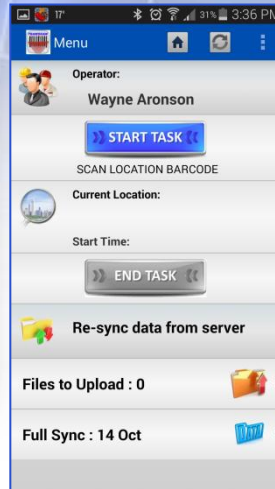

Innovative Smart Phone Applications

CASE STUDY: Crown Casino, Melbourne, Australia

- Largest Casino Resort in Southern Hemisphere
- 5th Largest in the World
- Management of facility cleaning

Smart Phone App offers:

- ✓ Built-in camera scanning
- ✓ Remote data transfers
- ✓ User-friendly Screen Layout
- ✓ On-screen signing