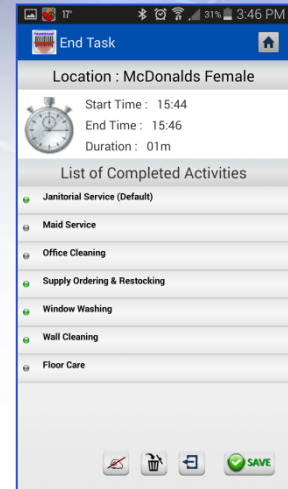

Innovative Smart Phone Applications

CASE STUDY: Crown Casino, Melbourne, Australia

- Largest Casino Resort in Southern Hemisphere
- 5th Largest in the World
- Management of facility cleaning

Smart Phone App offers:

- ✓ Built-in camera scanning
- ✓ Remote data transfers
- ✓ User-friendly Screen Layout
- ✓ On-screen signing